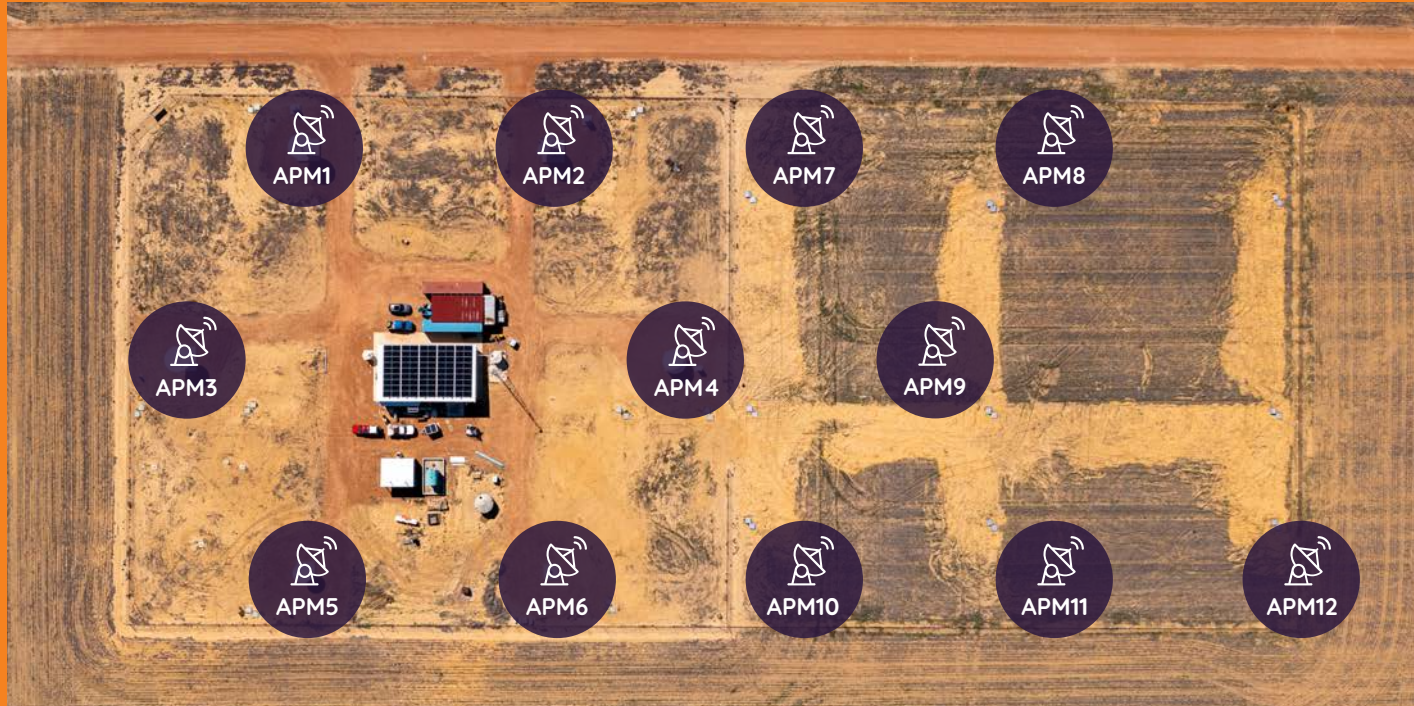

Clear
Skies

Next Gen
Tech Ready

Solar generated primary power

Environmentally friendly

Solar panels + battery storage

Site Snapshot

Started with two S/X-Band antennas in Oct 2019 and adding third-party client antennas.

More
Antennas

Expanded site with a further six medium size antenna pads (and several smaller antennas and optical terminals).

Extending
Compound

A vote of confidence from new key satellite constellation and global ground station operator clients.

Growing
Client Base

Site Layout

Existing compound

Extended compound

* Ample room to expand, access to 35 Hectares

Capricorn Space Antennas

APM1 & APM2

Client
Antennas